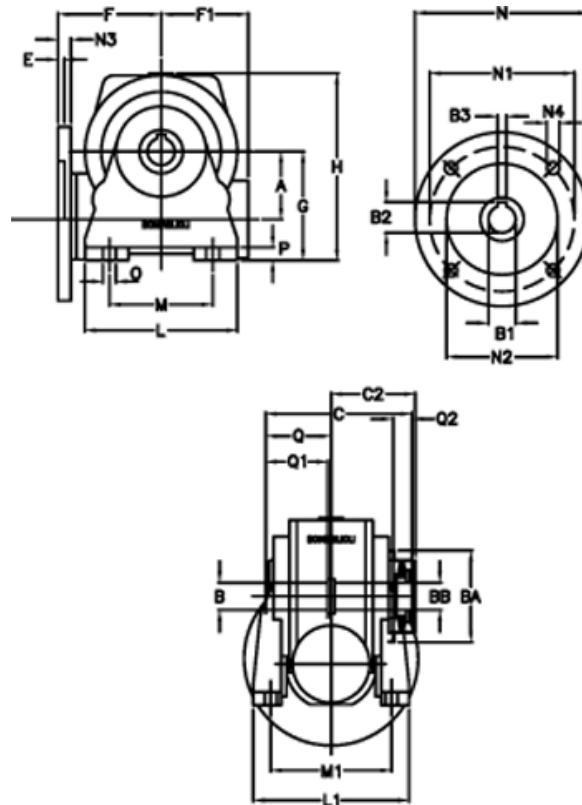

Article number: 390204903612216

Description: Worm Gear with Torque Limiter
VF 49-L1-N-36 P63B5

Measures

a = 49.50	C2 = 63,5	L1 = 124	O = 8.5
B = 25	Description = VF 49N-xx-63B5	m = 63	P = 12
B1 E7 = 11	E = 3.0	M1 = 98.5	Q = 51.0
B2 = 12.8	F = 70	N = 140	Q1 = 41
B3 H9 = 4	F1 = 63	N1 = 115	Q2 = 15
BA = 63	g = 82	N2 = 95	
BB H7 = 14	H = 138.0	N3 = 10.5	
C = 105	L = 110	N4 = 9,5	